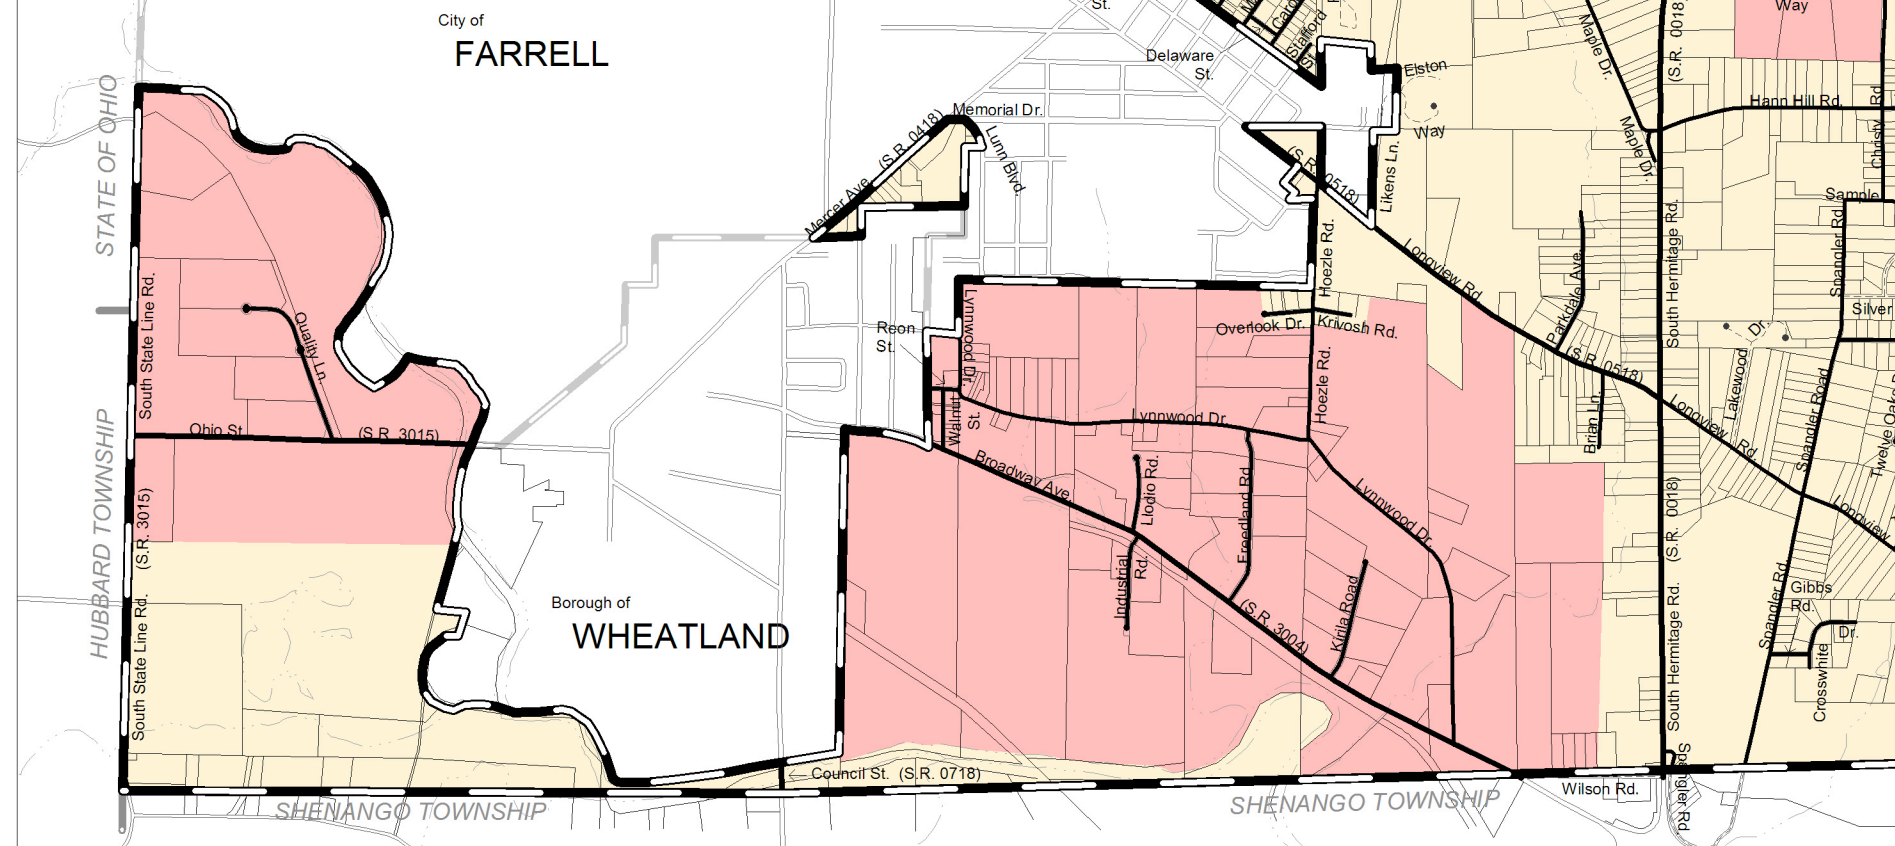

SCALE: 1" = 8000'

LEGEND:

- City Maintained Street
- State Maintained Street
- Privately Maintained Streets
- Streams, Rivers, Lakes
- Hermitage Municipal Boundary
- Other Municipal Boundaries

7/24/2008

City of Hermitage
ENTERPRISE ZONE
 Mercer County, Pennsylvania