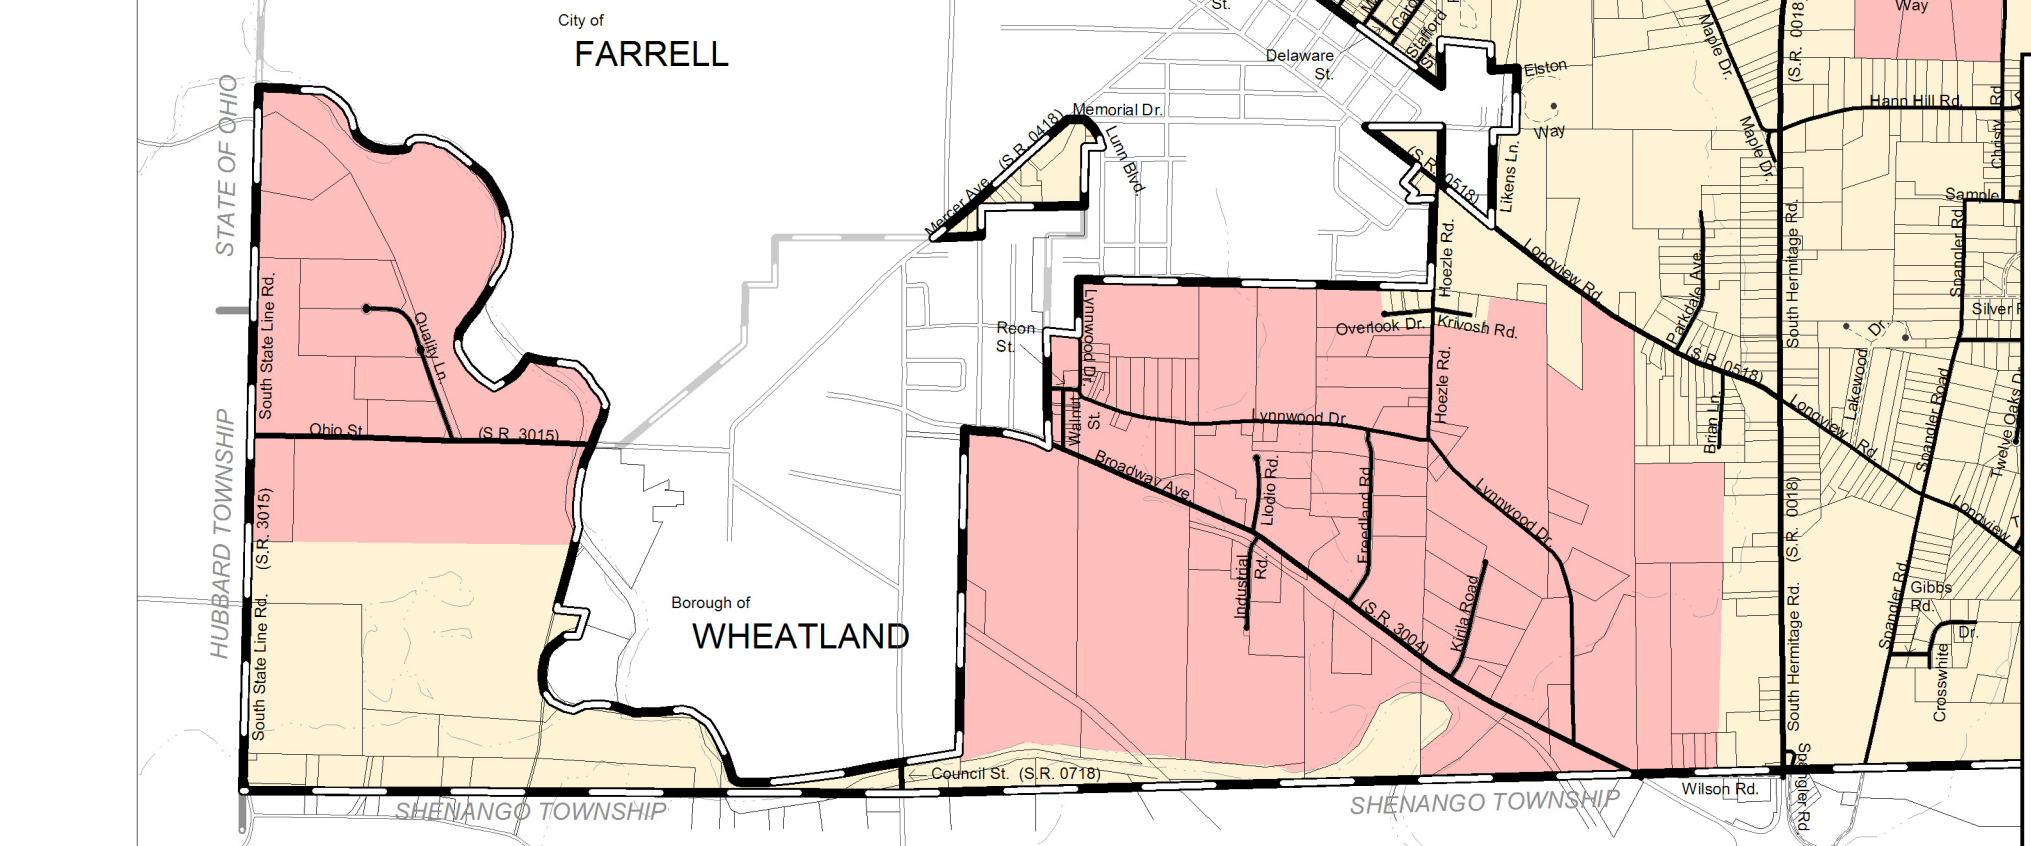

SCALE: 1" = 8000'

LEGEND:

- City Maintained Street
- State Maintained Street
- Privately Maintained Streets
- Streams, Rivers, Lakes
- Hermitage Municipal Boundary
- Other Municipal Boundaries

7/24/2008

City of Hermitage
ENTERPRISE ZONE
 Mercer County, Pennsylvania